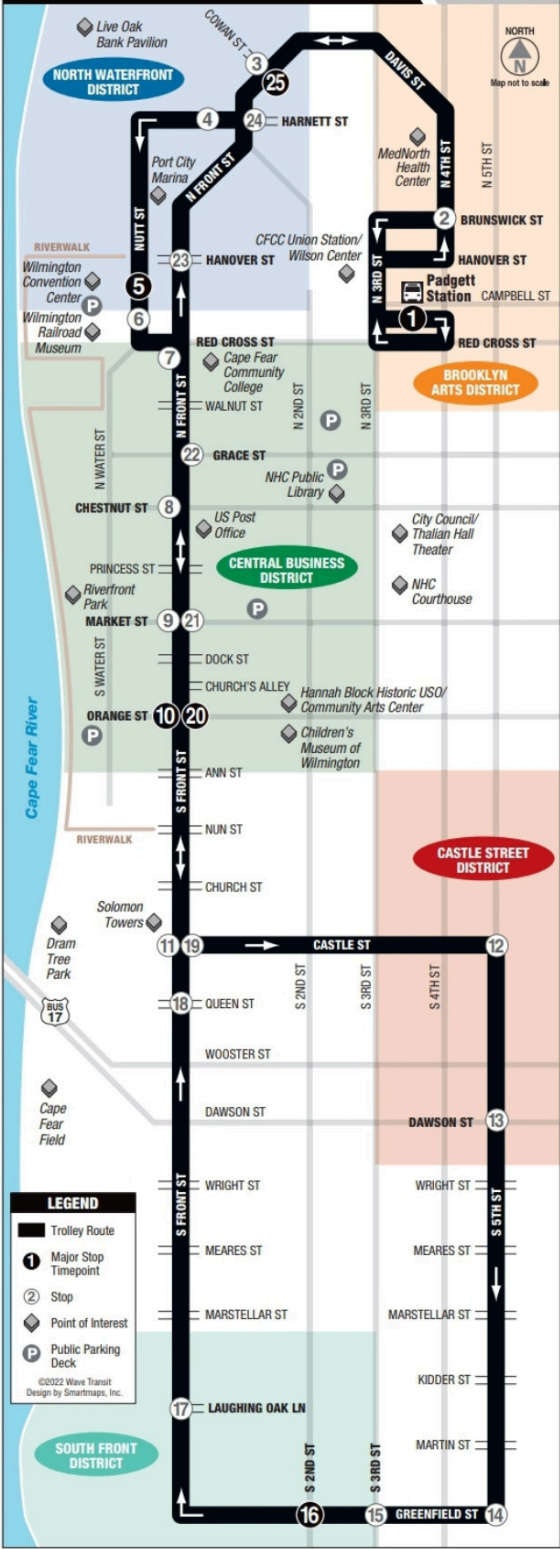

Port City Trolley Route

Effective July, 2022

FOURTH FRIDAY

GALLERY NIGHTS

2023 SCHEDULE

January 27	July 28
February 24	August 25
March 24	September 22
April 28	October 27
May 26	November 24
June 23	December 22

An after-hours celebration of art and culture from 6-9 p.m. on the Fourth Friday of each month

Coordinated by
The Arts Council
 of Wilmington & NHC
artswilmington.org
 910.343.0998

NEAR NORTH

DOWNTOWN

NEAR SOUTH

NEAR NORTH

- 1. ACME Art Studios**
711 N. 5th St.
910-805-8424
- 2. Flytrap Brewing**
319 Walnut St.
910-769-2881
- 3. Heavenly Healing Whole Life Healing Center**
206 N. 4th St., Suite 4
910-600-4419

NEAR SOUTH

FREE PARKING FOR FIRST
 90 MINUTES IN CITY DECKS!