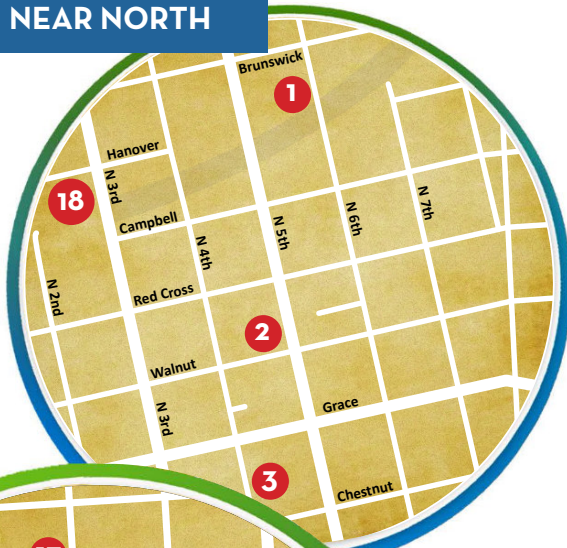

Port City Trolley Route

Effective July, 2022

FOURTH FRIDAY

GALLERY NIGHTS

2023 SCHEDULE

January 27	July 28
February 24	August 25
March 24	September 22
April 28	October 27
May 26	November 24
June 23	December 22

An after-hours celebration of art and culture from 6-9 p.m. on the Fourth Friday of each month

Coordinated by
The Arts Council
 of Wilmington & NHC
artswilmington.org
 910.343.0998

NEAR NORTH

DOWNTOWN

NEAR SOUTH

NEAR NORTH

- 1. ACME Art Studios**
711 N. 5th St.
910-805-8424
- 2. Flytrap Brewing**
319 Walnut St.
910-769-2881
- 3. Heavenly Healing Whole Life Healing Center**
206 N. 4th St., Suite 4
910-600-4419

NEAR SOUTH

FREE PARKING FOR FIRST
 90 MINUTES IN CITY DECKS!